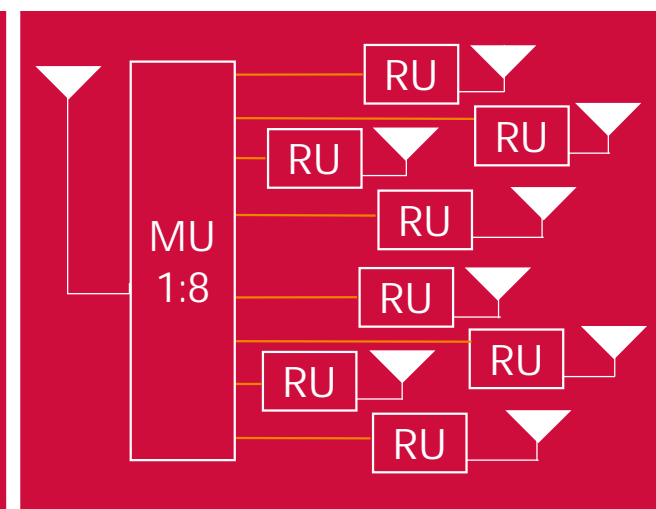

Wide Band Repeater

17/20/27/33/37/40/43dBm

Fiber Optic Repeater

17/20/27/33/37/40/43dBm

無線通訊：主動器件 (Fiber Solution)

Hybrid Solution

Master Unit

Expansion Unit 1:4