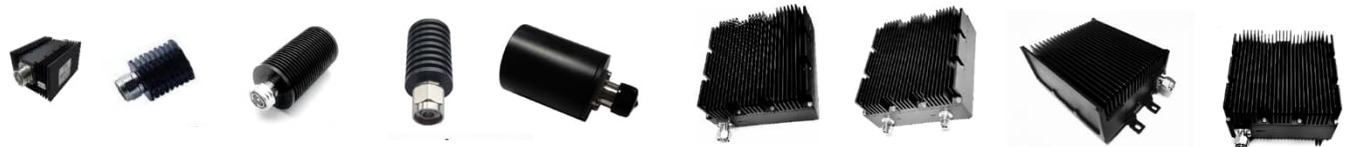

Expansion Unit 1:8

Remote Unit

無線通訊：被動器件

POI, Hybrid Coupler, Plexer, Filter, Splitters, Couplers, Tappers, Loads and Attenuators

POI and Hybrid Couplers

Plexers and Filters

Splitters/Couplers/ Tapper

Load and Attenuator

無線通訊：各類天線產品

用於各種 RF 系統的大量無源產品，包括戶外 BTS、室內 DAS 部署等

Cellular DAS ANT

Repeater ANT

Street ANT

Outdoor Omni

GPS ANT

Outdoor ANT