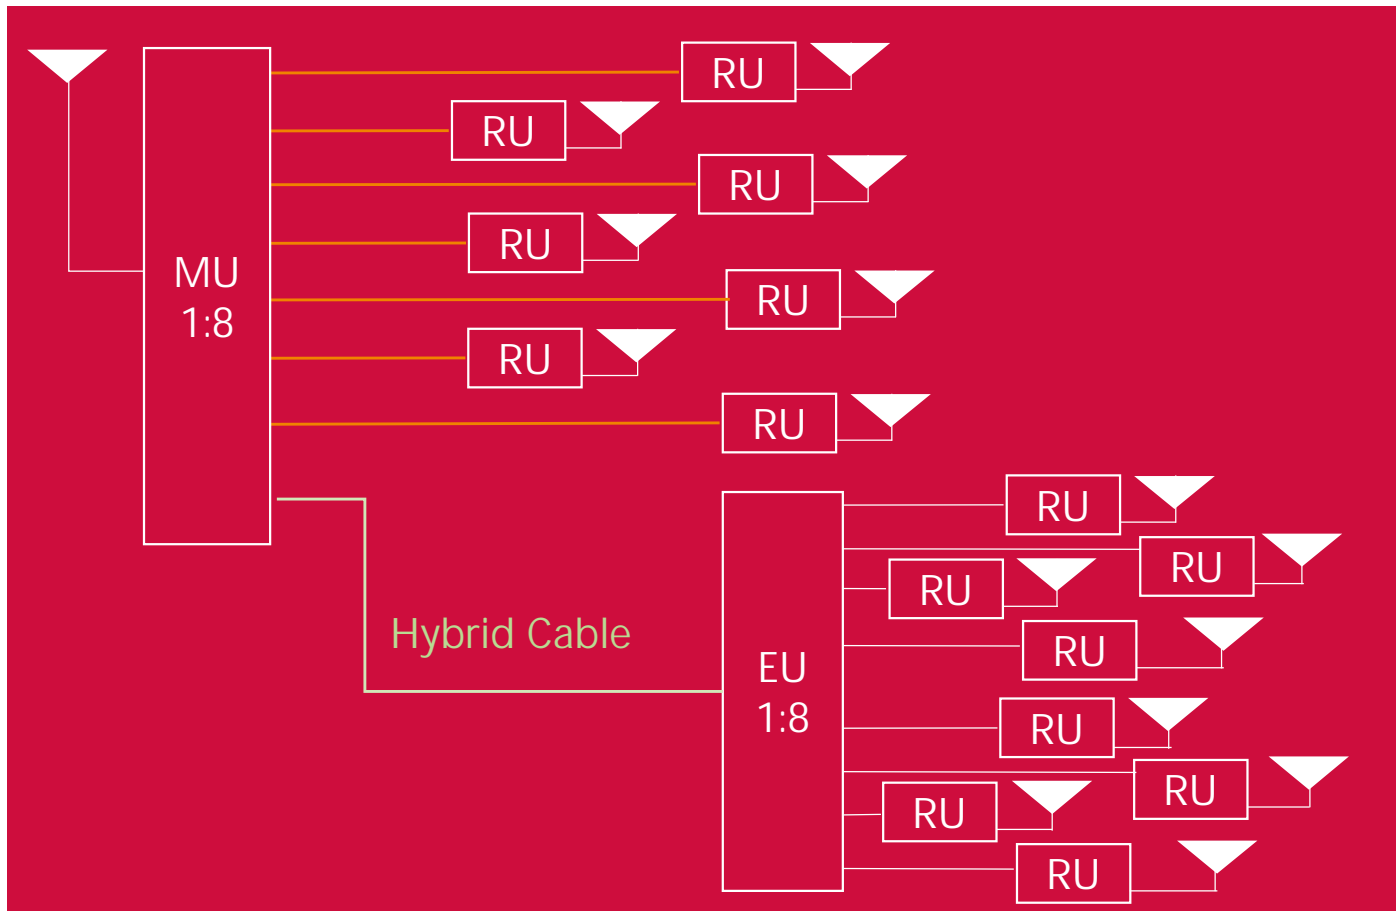

Wide Band Repeater

17/20/27/33/37/40/43dBm

Fiber Optic Repeater

17/20/27/33/37/40/43dBm

無線通訊：主動器件 (Fiber Solution)

Hybrid Solution

Master Unit

Expansion Unit 1:4