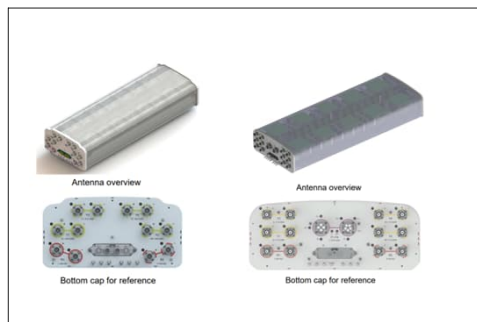

Expansion Unit 1:8

Remote Unit

無線通訊：被動器件

POI, Hybrid Coupler, Plexer, Filter, Splitters, Couplers, Tappers, Loads and Attenuators

POI and Hybrid Couplers

Plexers and Filters

Splitters/Couplers/ Tapper

Load and Attenuator

無線通訊：各類天線產品

用於各種 RF 系統的大量無源產品，包括戶外 BTS、室內 DAS 部署等

Cellular DAS ANT

Repeater ANT

Street ANT

Outdoor Omni

GPS ANT

Outdoor ANT